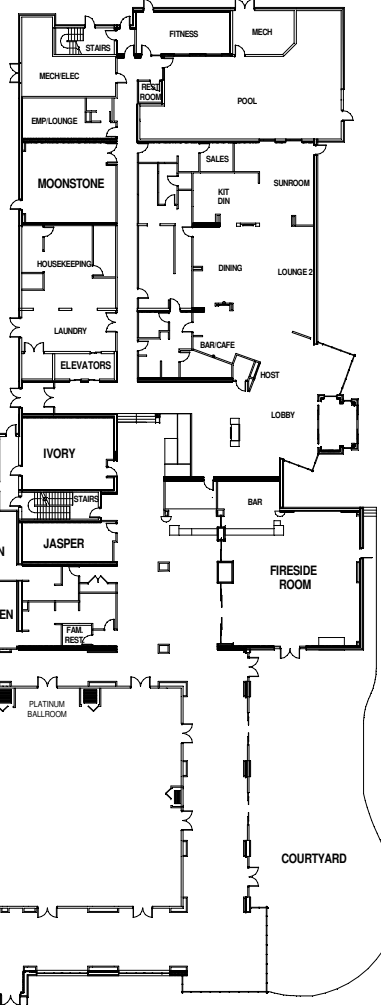

DIAMOND CENTER EXHIBITOR MOVE-IN ROUTE

SUBURBAN COLLECTION SHOWPLACE Hyatt Place Hotel Detroit-Nov

LOADING DOCKS

EMPLOYEE PARKING

ALL LOADING DOCK DOORS ARE 10' H X 8' 9" W

Diamond Center at Suburban
Collection Showplace

HALL C

C SHOW OFFICE

Interior Door Clearance:
7' 2 1/2" by 6' 2 1/4"

MEN

WOMEN

MAINT. FAM REST

DEEMAN (REV 7-7-21)