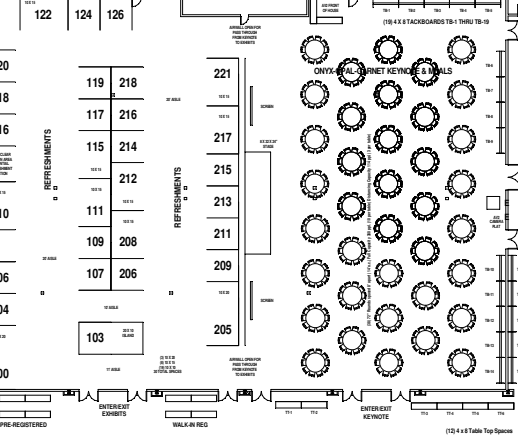

DIAMOND CENTER EXHIBITOR MOVE-IN ROUTE

SUBURBAN COLLECTION SHOWPLACE Hyatt Place Hotel Detroit-Nov

LOADING DOCKS

EMPLOYEE PARKING

ALL LOADING DOCK DOORS ARE 10' H X 8' 9" W

Diamond Center at Suburban
Collection Showplace

HALL C

C SHOW OFFICE

Interior Door Clearance:
7' 2 1/2" by 6' 2 1/4"

MEN

WOMEN

MAINT. FAM REST

DEEMAN (REV 7-7-21)